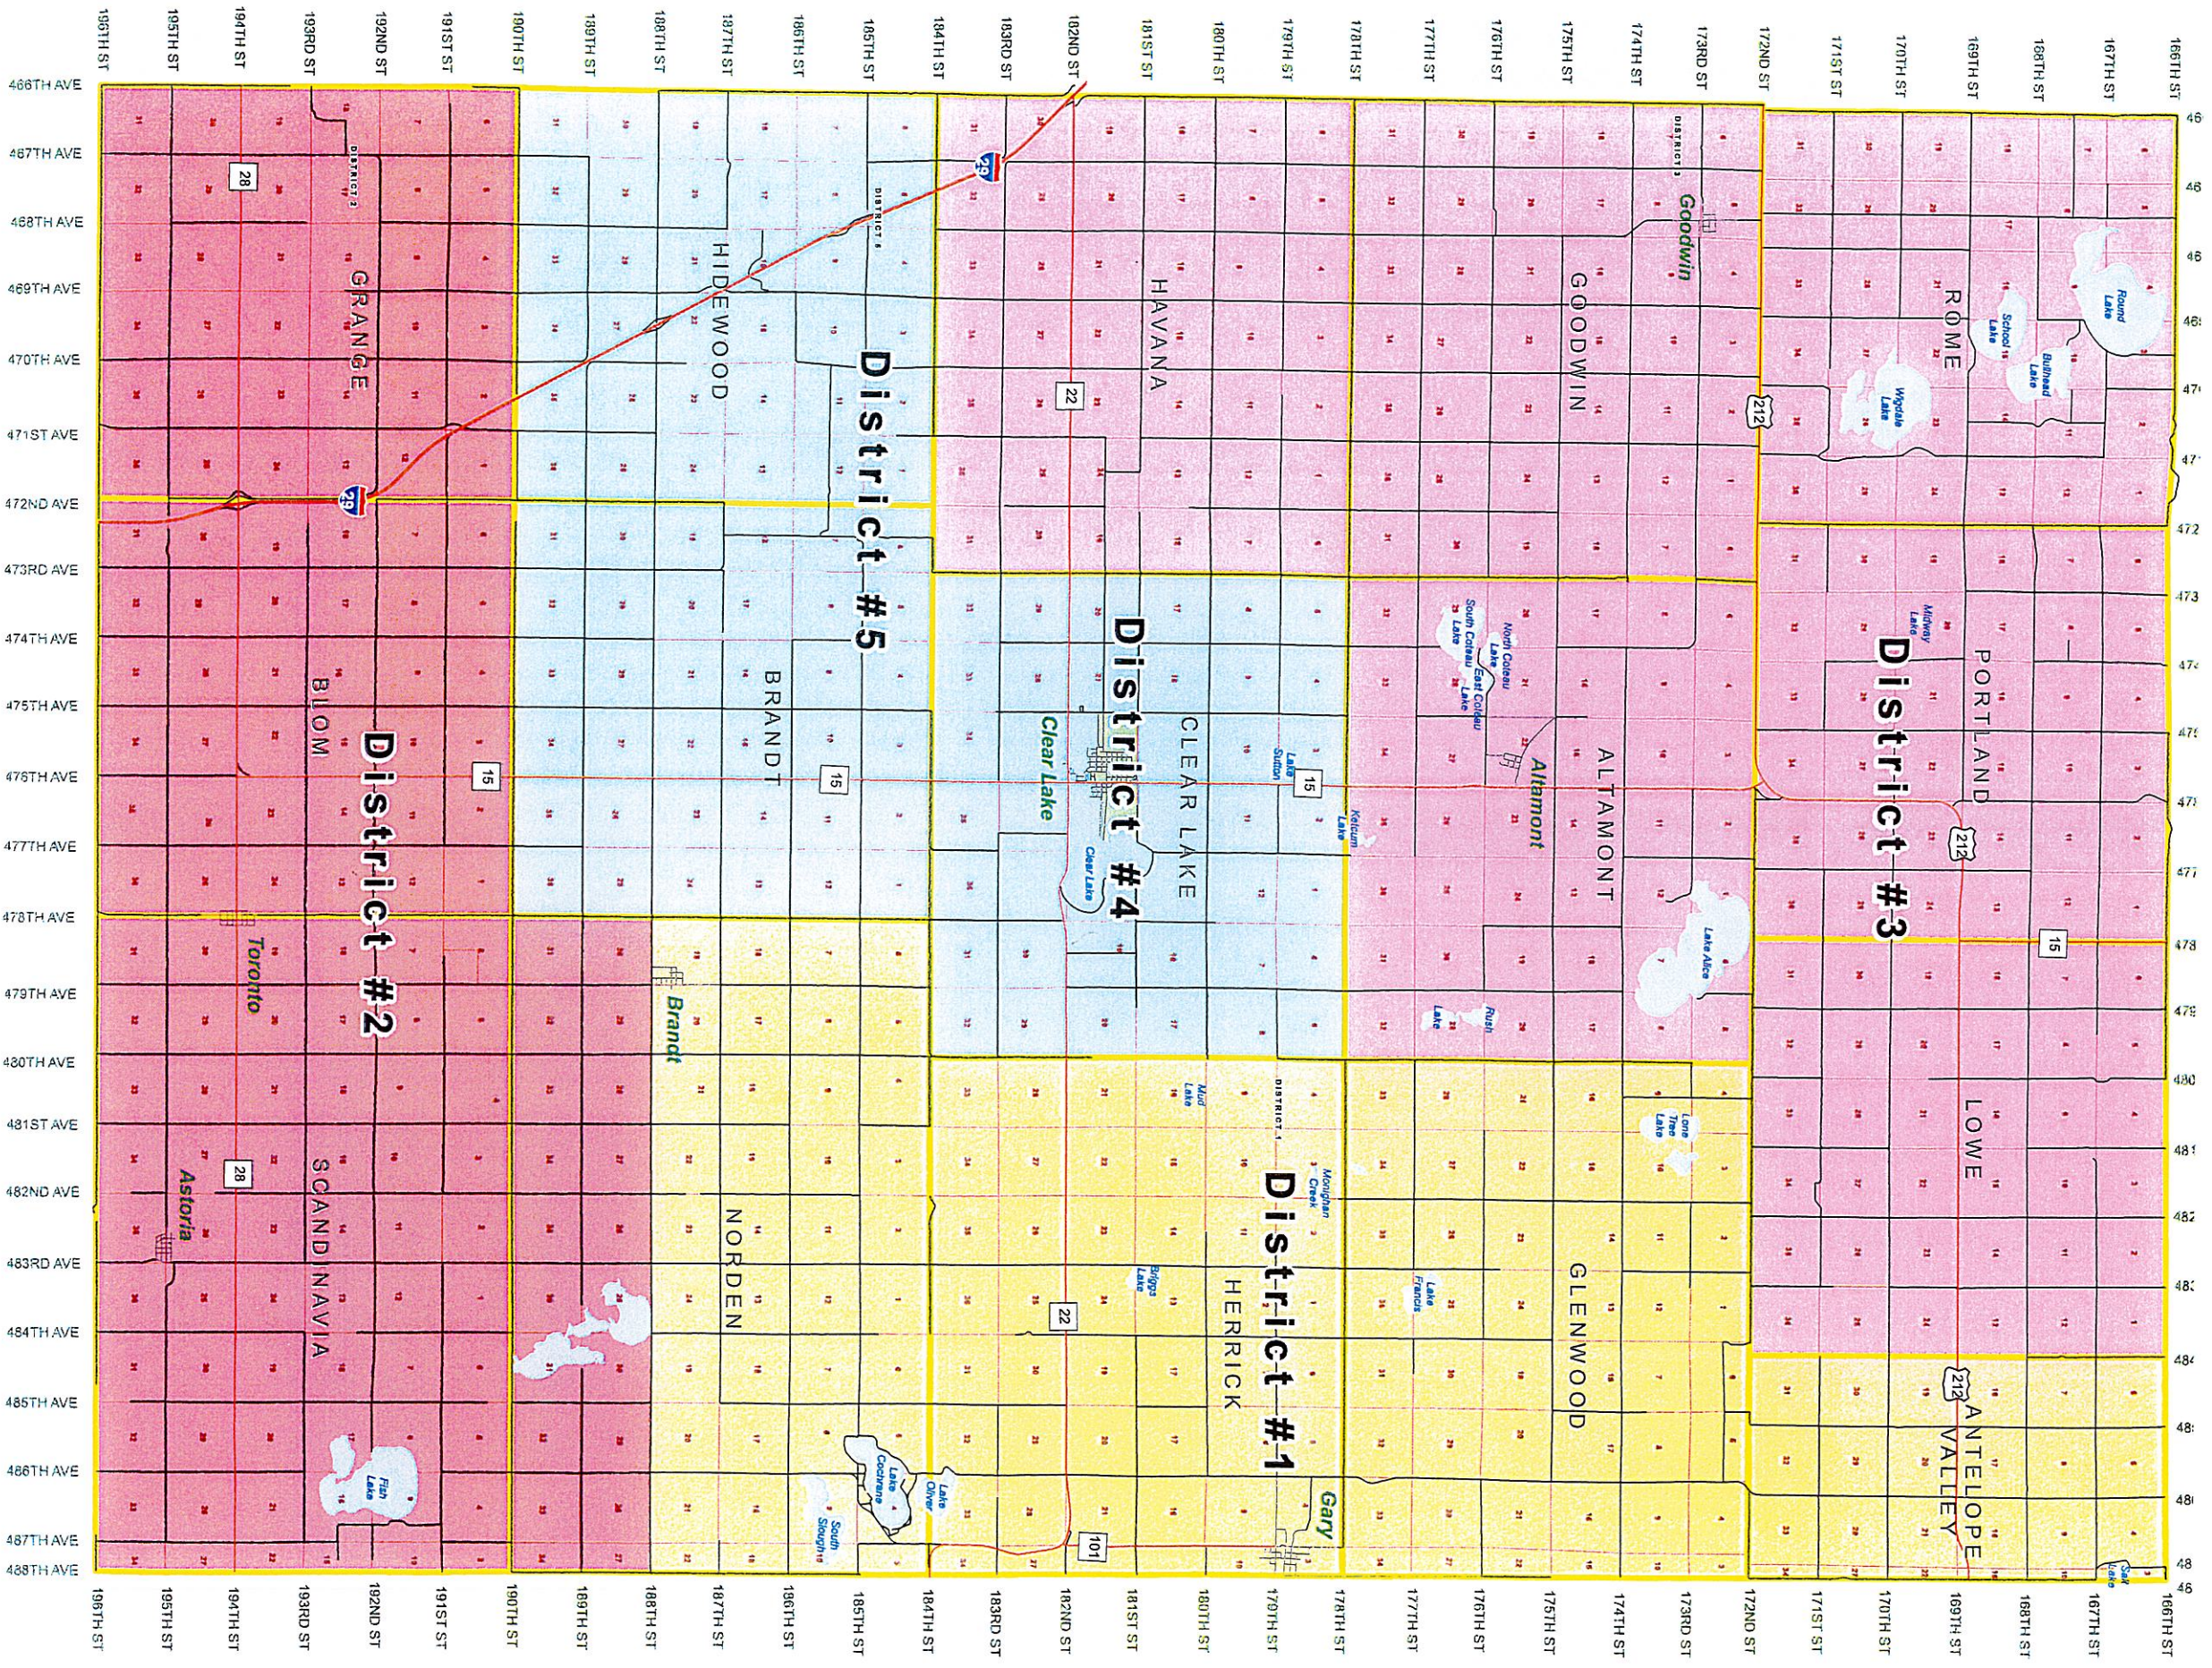

Deuel County Existing Commission Districts

October 18, 2021

Districts

 DISTRICT 1	 DISTRICT 3	 DISTRICT 5
 DISTRICT 2	 DISTRICT 4	

District	Optimal Population	Census Population	Population Deviation	% Deviation
1	859	904	45	5.239%
2	859	841	-18	2.095%
3	859	900	41	4.773%
4	859	828	-31	3.609%
5	859	822	-37	4.307%
Total	4295	4295		9.546%

Total Percentage Deviation of most Overpopulated & Underpopulated District