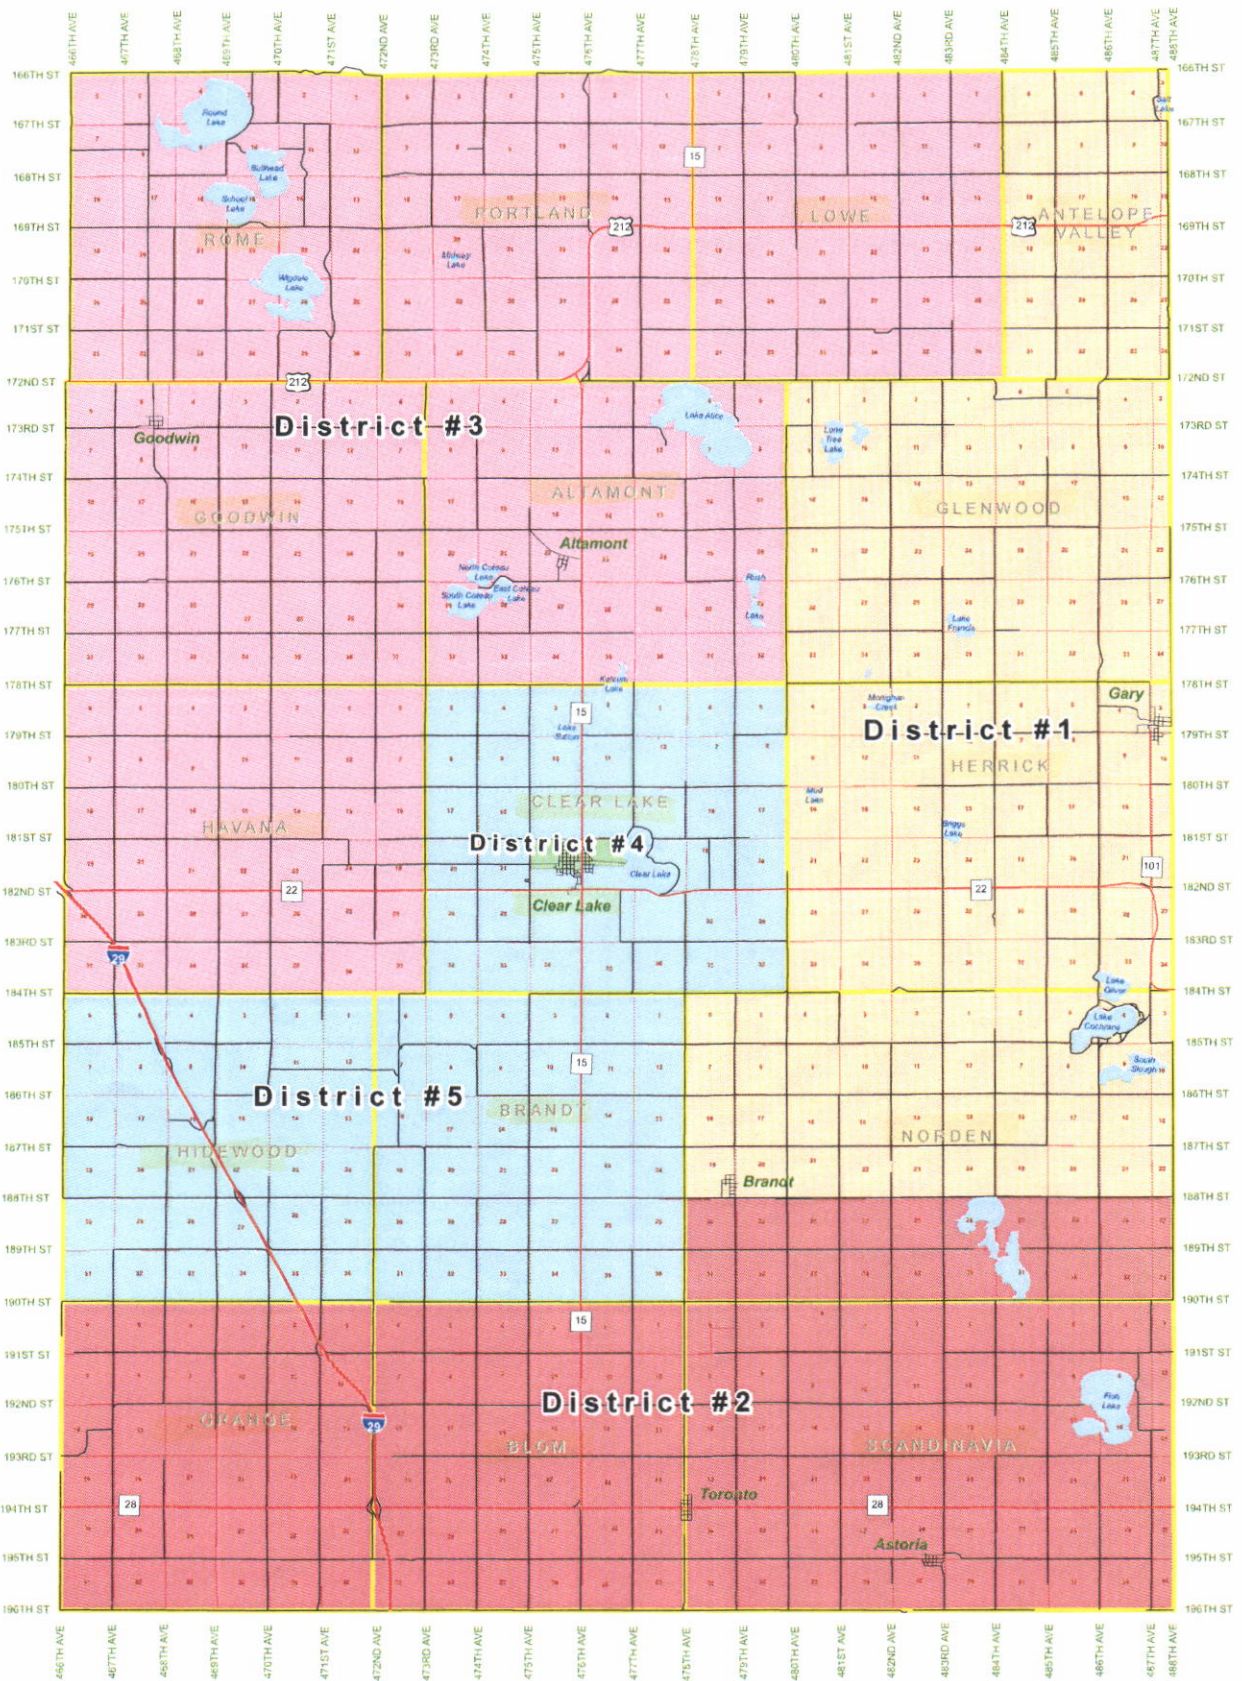

Commission Districts

| Legend | Commission District |
|-----------|---------------------|
| Highways | DISTRICT 1 |
| Roads | DISTRICT 2 |
| Lakes | DISTRICT 3 |
| Townships | DISTRICT 4 |
| Sections | DISTRICT 5 |

Commission Districts
Deuel County
 March 20, 2012

1:56,000