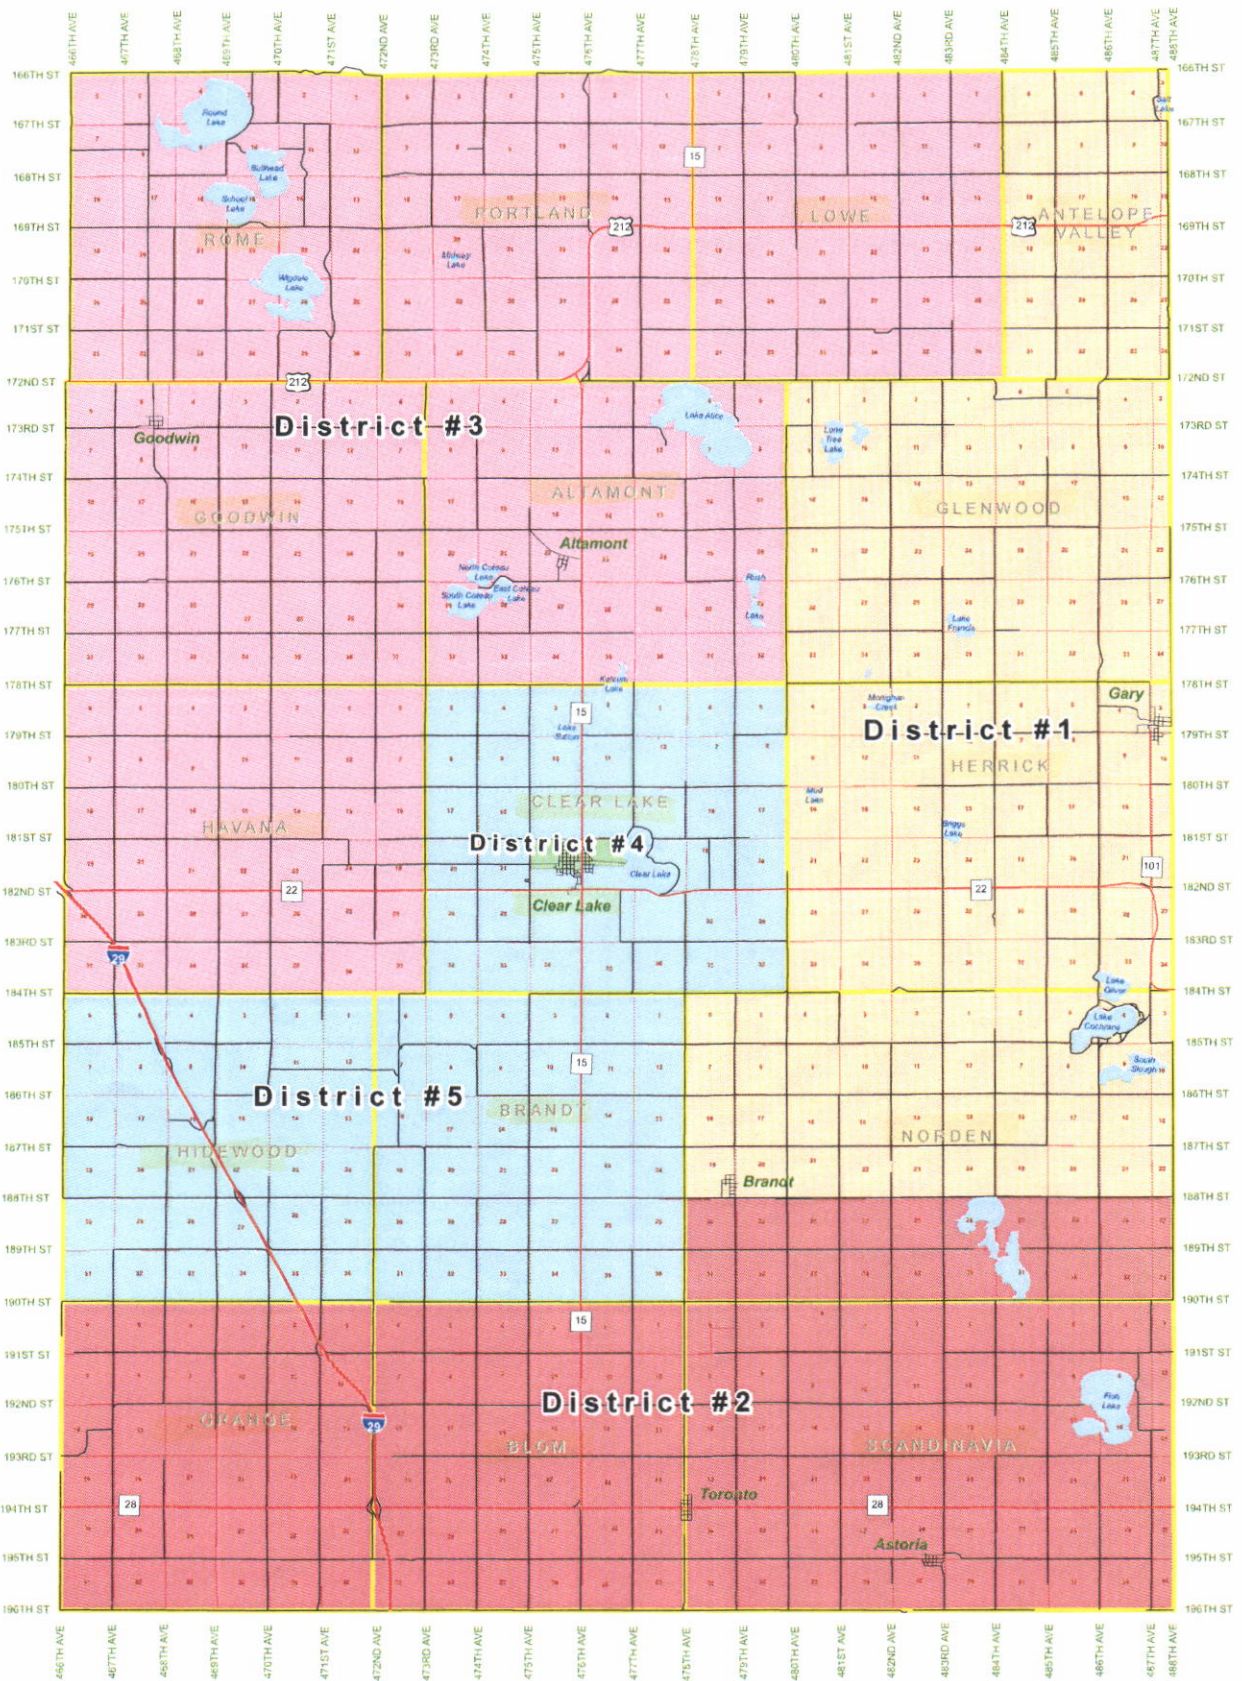

Commission Districts

Legend	Commission District
Highways	DISTRICT 1
Roads	DISTRICT 2
Lakes	DISTRICT 3
Townships	DISTRICT 4
Sections	DISTRICT 5

Commission Districts
Deuel County
 March 20, 2012

1:56,000