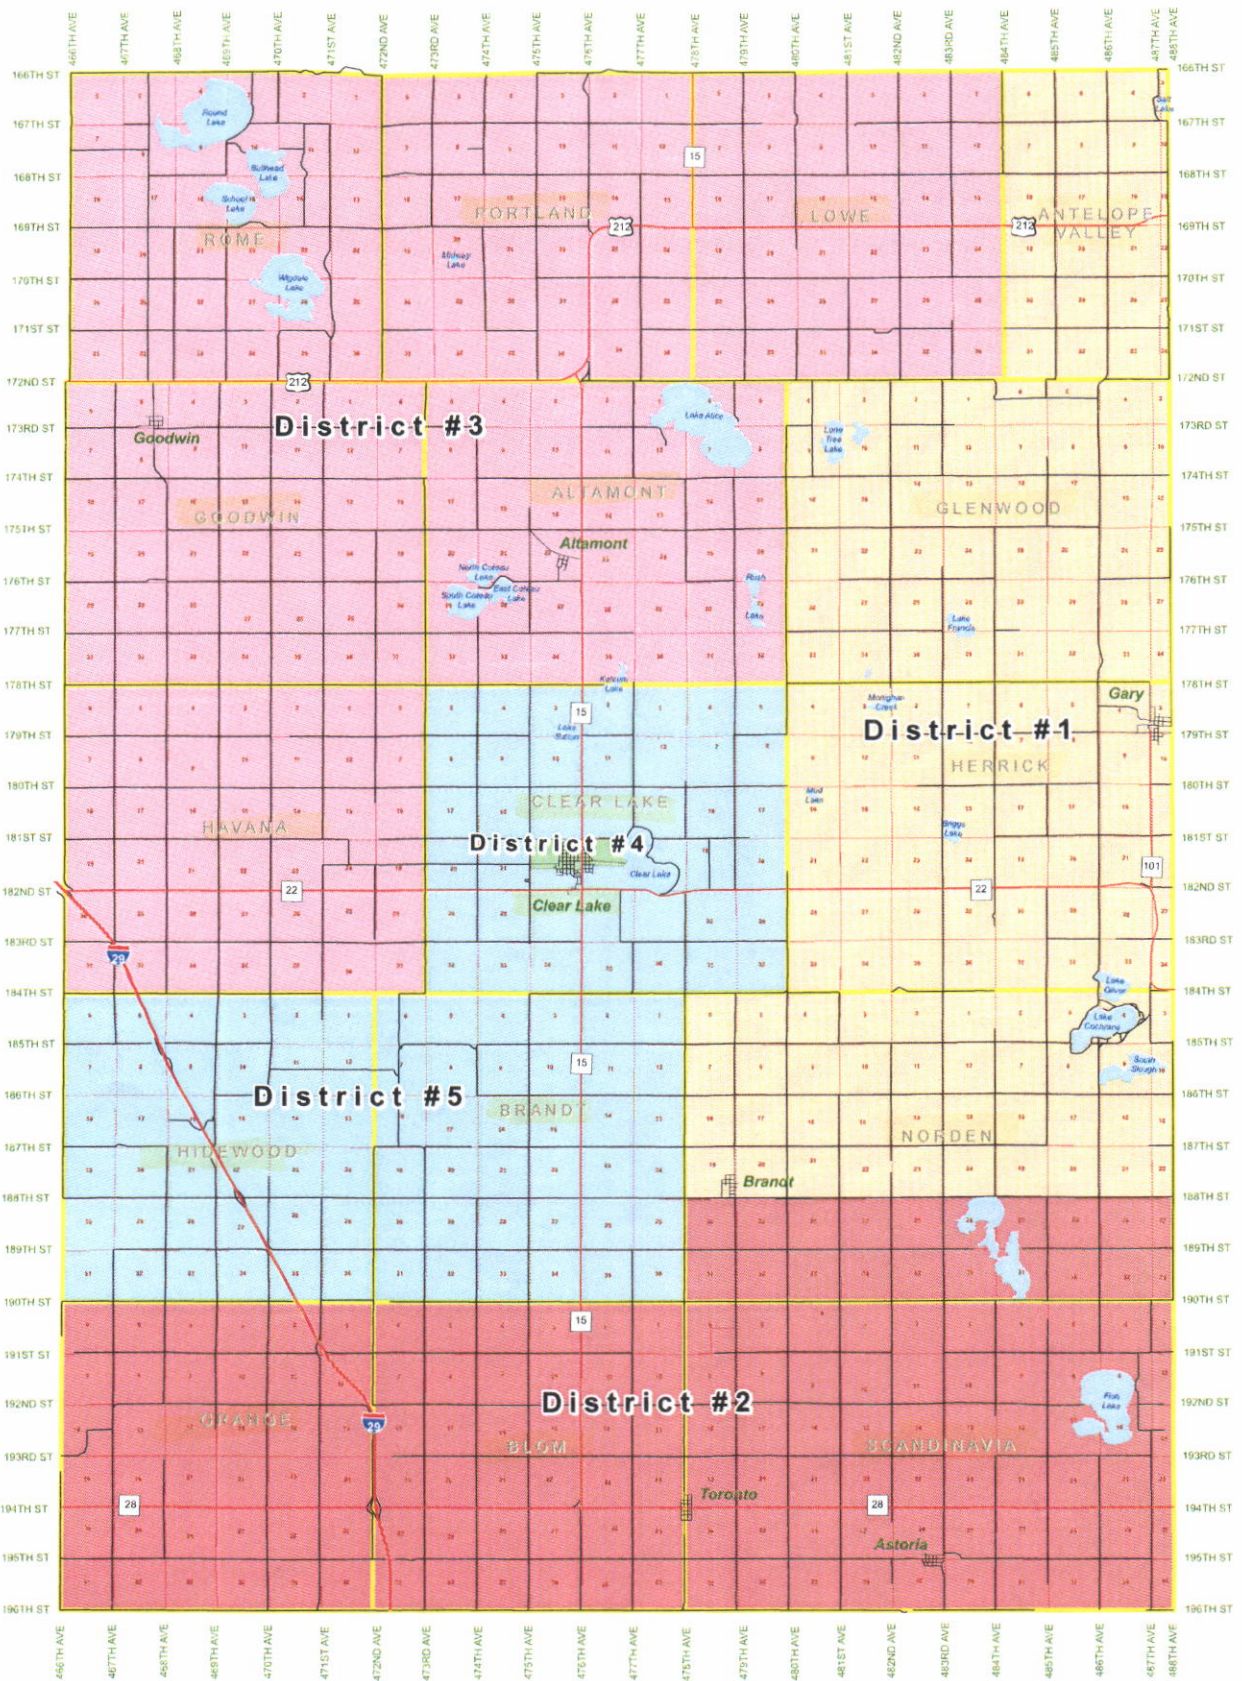

# Commission Districts

Legend	Commission District
Highways	DISTRICT 1
Roads	DISTRICT 2
Lakes	DISTRICT 3
Townships	DISTRICT 4
Sections	DISTRICT 5

Commission Districts  
**Deuel County**  
 March 20, 2012

1:56,000